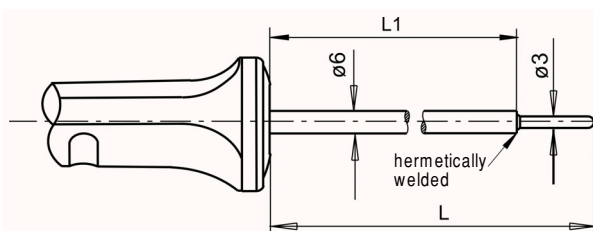

L = 50 mm **Order no FTA05L0050H**

NiCr-Ni sensor with handle FTA 125 LxxxxH

For immersion measurement

Meas. element: NiCr-Ni class 1 *
 Measuring tip: Operative range -200...+800 °C
 Sheathed line, Inconel
 T₉₀: * 1.5 s
 Handle: * 127 mm
 Cable **New** 1.5 m Teflon / silicone thermal line**

L = 300 mm **Order no FTA125L0300H**
 L = 500 mm **Order no FTA125L0500H**

NiCr-Ni sensor with handle FTA 126 LxxxxH

For immersion measurement

Meas. element: NiCr-Ni class 1 *
 Measuring tip: Operative range -200...+900 °C
 Sheathed line, Inconel
 T₉₀: * 2.5 s
 Handle: * 127 mm
 Cable **New** 1.5 m Teflon / silicone thermal line**

L = 600 mm **Order no FTA126L0600H**

NiCr-Ni sensor with handle FTA 1261 LxxxxH

For immersion measurement in plastic and pasty substances,
 e.g. bitumen

Meas. element: NiCr-Ni class 1 *
 Measuring tip: Operative range -200...+500 °C
 Sheathed line, Inconel
 T₉₀: * 3 s
 Handle: * 127 mm
 Cable **New** 1.5 m Teflon / silicone thermal line**

L = 50 mm **Order no FTA123L0050H**
 L = 100 mm **Order no FTA123L0100H**

NiCr-NiNiCr-Ni sensor with handle FTA 1231 LxxxH

For immersion measurement in plastic and pasty substances

Meas. element: NiCr-Ni class 1 *
 Measuring tip: Operative range -200...+400 °C
 Penetrating tip, cone
 stainless steel 1.4541
 T₉₀: * 6 s
 Handle: * 127 mm
 Cable **New** 1.5 m Teflon / silicone thermal line**