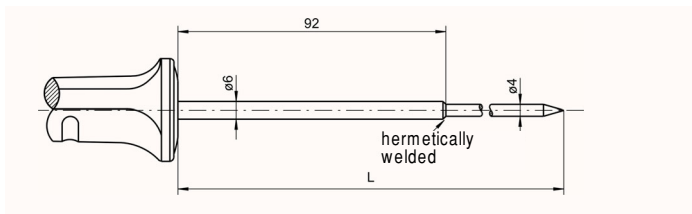

L = 300 mm **Order no FTA125L0300H**
 L = 500 mm **Order no FTA125L0500H**

NiCr-Ni sensor with handle FTA 126 LxxxxH

For immersion measurement

Meas. element: NiCr-Ni class 1 *
 Measuring tip: Operative range -200...+900 °C
 Sheathed line, Inconel
 T₉₀: * 2.5 s
 Handle: * 127 mm
 Cable **New** 1.5 m Teflon / silicone thermal line**

L = 600 mm **Order no FTA126L0600H**

NiCr-Ni sensor with handle FTA 1261 LxxxxH

For immersion measurement in plastic and pasty substances,
 e.g. bitumen

Meas. element: NiCr-Ni class 1 *
 Measuring tip: Operative range -200...+500 °C
 Sheathed line, Inconel
 T₉₀: * 3 s
 Handle: * 127 mm
 Cable **New** 1.5 m Teflon / silicone thermal line**

L = 150 mm **Order no FTA1261L0150H**
 L = 300 mm **Order no FTA1261L0300H**

TEMPERATURE

NiCr-Ni sensor with handle FTA 123 LxxxH

For immersion measurement in plastic and pasty substances

Meas. element: NiCr-Ni class 1 *
 Measuring tip: Operative range -200...+800 °C
 Penetrating tip
 T₉₀: * 3 s
 Handle: * 127 mm
 Cable **New** 1.5 m Teflon / silicone thermal line**

L = 50 mm **Order no FTA123L0050H**
 L = 100 mm **Order no FTA123L0100H**

NiCr-NiNiCr-Ni sensor with handle FTA 1231 LxxxH

For immersion measurement in plastic and pasty substances

Meas. element: NiCr-Ni class 1 *
 Measuring tip: Operative range -200...+400 °C
 Penetrating tip, cone
 stainless steel 1.4541
 T₉₀: * 6 s
 Handle: * 127 mm
 Cable **New** 1.5 m Teflon / silicone thermal line**