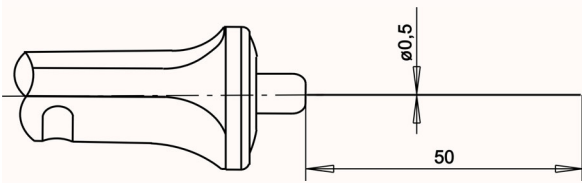

NiCr-Ni sensor with handle FTA 05 L0050H

For immersion measurement

Meas. element: NiCr-Ni class 1 *
 Measuring tip: Operative range -200...+500 °C
 Sheathed line, Inconel
 T₉₀: * 0.8 s
 Handle: * 127 mm
 Cable **New** 1.5 m Teflon / silicone thermal line**

L = 50 mm **Order no FTA05L0050H**

NiCr-Ni sensor with handle FTA 125 LxxxxH

For immersion measurement

Meas. element: NiCr-Ni class 1 *
 Measuring tip: Operative range -200...+800 °C
 Sheathed line, Inconel
 T₉₀: * 1.5 s
 Handle: * 127 mm
 Cable **New** 1.5 m Teflon / silicone thermal line**

L = 300 mm **Order no FTA125L0300H**
 L = 500 mm **Order no FTA125L0500H**

NiCr-Ni sensor with handle FTA 126 LxxxxH

For immersion measurement

Meas. element: NiCr-Ni class 1 *
 Measuring tip: Operative range -200...+900 °C
 Sheathed line, Inconel
 T₉₀: * 2.5 s
 Handle: * 127 mm
 Cable **New** 1.5 m Teflon / silicone thermal line**

L = 600 mm **Order no FTA126L0600H**

NiCr-Ni sensor with handle FTA 1261 LxxxxH

For immersion measurement in plastic and pasty substances,
 e.g. bitumen

Meas. element: NiCr-Ni class 1 *
 Measuring tip: Operative range -200...+500 °C
 Sheathed line, Inconel
 T₉₀: * 3 s
 Handle: * 127 mm
 Cable **New** 1.5 m Teflon / silicone thermal line**