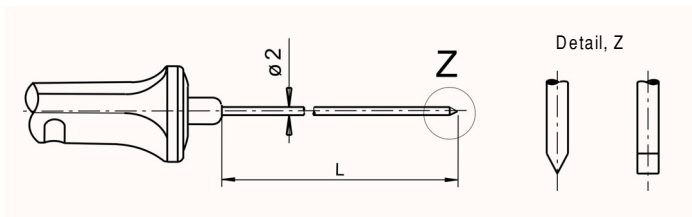

L = 50 mm **Order no FTA05L0050H**

NiCr-Ni sensor with handle FTA 125 LxxxxH

For immersion measurement

Meas. element: NiCr-Ni class 1 *
 Measuring tip: Operative range -200...+800 °C
 Sheathed line, Inconel
 T₉₀: * 1.5 s
 Handle: * 127 mm
 Cable **New** 1.5 m Teflon / silicone thermal line**

L = 300 mm **Order no FTA125L0300H**
 L = 500 mm **Order no FTA125L0500H**

NiCr-Ni sensor with handle FTA 126 LxxxxH

For immersion measurement

Meas. element: NiCr-Ni class 1 *
 Measuring tip: Operative range -200...+900 °C
 Sheathed line, Inconel
 T₉₀: * 2.5 s
 Handle: * 127 mm
 Cable **New** 1.5 m Teflon / silicone thermal line**

L = 600 mm **Order no FTA126L0600H**

NiCr-Ni sensor with handle FTA 1261 LxxxxH

For immersion measurement in plastic and pasty substances,
 e.g. bitumen

Meas. element: NiCr-Ni class 1 *
 Measuring tip: Operative range -200...+500 °C
 Sheathed line, Inconel
 T₉₀: * 3 s
 Handle: * 127 mm
 Cable **New** 1.5 m Teflon / silicone thermal line**

L = 150 mm **Order no FTA1261L0150H**
 L = 300 mm **Order no FTA1261L0300H**

TEMPERATURE

NiCr-Ni sensor with handle FTA 123 LxxxH

For immersion measurement in plastic and pasty substances

Meas. element: NiCr-Ni class 1 *
 Measuring tip: Operative range -200...+800 °C
 Penetrating tip
 T₉₀: * 3 s
 Handle: * 127 mm
 Cable **New** 1.5 m Teflon / silicone thermal line**