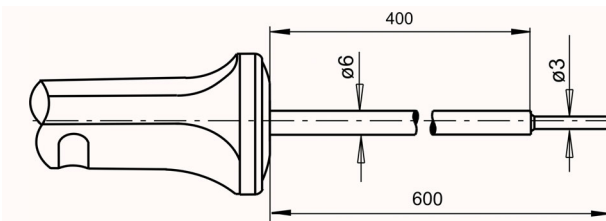

NiCr-Ni sensor with handle FTA 05 L0050H

For immersion measurement

Meas. element: NiCr-Ni class 1 *
 Measuring tip: Operative range -200...+500 °C
 Sheathed line, Inconel
 T₉₀: * 0.8 s
 Handle: * 127 mm
 Cable **New** 1.5 m Teflon / silicone thermal line**

L = 50 mm **Order no FTA05L0050H**

NiCr-Ni sensor with handle FTA 125 LxxxxH

For immersion measurement

Meas. element: NiCr-Ni class 1 *
 Measuring tip: Operative range -200...+800 °C
 Sheathed line, Inconel
 T₉₀: * 1.5 s
 Handle: * 127 mm
 Cable **New** 1.5 m Teflon / silicone thermal line**

L = 300 mm **Order no FTA125L0300H**
 L = 500 mm **Order no FTA125L0500H**

NiCr-Ni sensor with handle FTA 126 LxxxxH

For immersion measurement

Meas. element: NiCr-Ni class 1 *
 Measuring tip: Operative range -200...+900 °C
 Sheathed line, Inconel
 T₉₀: * 2.5 s
 Handle: * 127 mm
 Cable **New** 1.5 m Teflon / silicone thermal line**

L = 600 mm **Order no FTA126L0600H**

NiCr-Ni sensor with handle FTA 1261 LxxxxH

For immersion measurement in plastic and pasty substances,
 e.g. bitumen

Meas. element: NiCr-Ni class 1 *
 Measuring tip: Operative range -200...+500 °C
 Sheathed line, Inconel
 T₉₀: * 3 s
 Handle: * 127 mm
 Cable **New** 1.5 m Teflon / silicone thermal line**