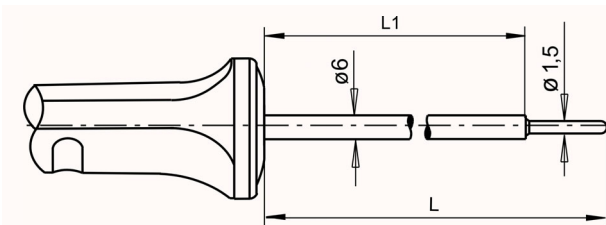

NiCr-Ni sensor with handle FTA 05 L0050H

For immersion measurement

Meas. element: NiCr-Ni class 1 *
 Measuring tip: Operative range -200...+500 °C
 Sheathed line, Inconel
 T₉₀: * 0.8 s
 Handle: * 127 mm
 Cable **New** 1.5 m Teflon / silicone thermal line**

L = 50 mm **Order no FTA05L0050H**

NiCr-Ni sensor with handle FTA 125 LxxxxH

For immersion measurement

Meas. element: NiCr-Ni class 1 *
 Measuring tip: Operative range -200...+800 °C
 Sheathed line, Inconel
 T₉₀: * 1.5 s
 Handle: * 127 mm
 Cable **New** 1.5 m Teflon / silicone thermal line**

L = 300 mm **Order no FTA125L0300H**
 L = 500 mm **Order no FTA125L0500H**

NiCr-Ni sensor with handle FTA 126 LxxxxH

For immersion measurement

Meas. element: NiCr-Ni class 1 *
 Measuring tip: Operative range -200...+900 °C
 Sheathed line, Inconel
 T₉₀: * 2.5 s
 Handle: * 127 mm
 Cable **New** 1.5 m Teflon / silicone thermal line**

L = 600 mm **Order no FTA126L0600H**

NiCr-Ni sensor with handle FTA 1261 LxxxxH

For immersion measurement in plastic and pasty substances,
 e.g. bitumen

Meas. element: NiCr-Ni class 1 *
 Measuring tip: Operative range -200...+500 °C
 Sheathed line, Inconel
 T₉₀: * 3 s
 Handle: * 127 mm
 Cable **New** 1.5 m Teflon / silicone thermal line**